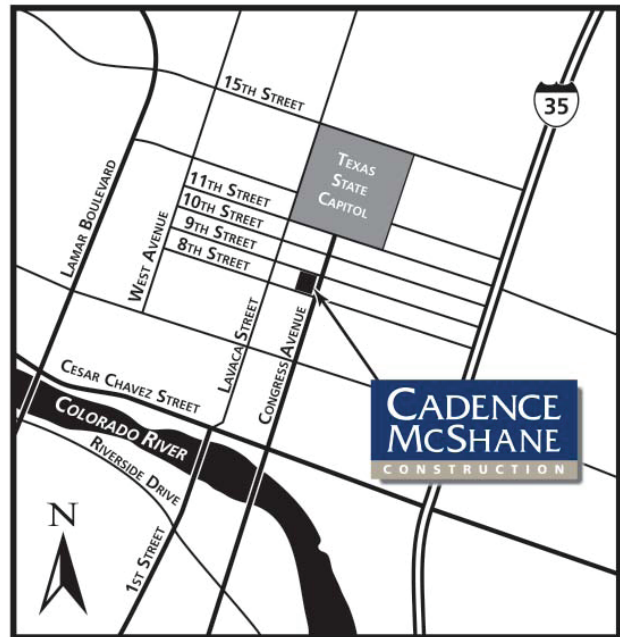

FROM DOWNTOWN

From Congress Avenue headed north towards the Capitol, turn left on 8th Street, and drive west. Turn right on Lavaca Street. Turn right on 9th Street. Parking for 816 Congress is located just past Colorado Street on the right side of the street.

FROM NORTH AUSTIN

Take I-35 heading south. Exit IH-35 at the 8th Street Exit. Turn right and head west on 8th Street toward Downtown. Pass Congress Avenue and turn right on Lavaca Street. Turn right on 9th Street. Parking for 816 Congress is located just past Colorado Street on the right side of the street.

FROM SOUTH AUSTIN

Take Highway 71/Bastrop Highway west toward I-35. Turn right on Riverside Drive. Turn right on South 1st Street (approximately four miles) toward Downtown Austin. South 1st Street becomes Lavaca Street after crossing the bridge. Stay on Lavaca Street and turn right on 9th Street toward Congress Avenue. Parking for 816 Congress is located just past Colorado Street on the right side of the street.

**816 Congress Avenue, Suite 1540
Austin, TX 78701**

[click for directions](#)

816 CONGRESS AVENUE, SUITE 1540
AUSTIN, TX 78701
www.cadencemcshane.com
512.328.1411
FAX 512.328.7112